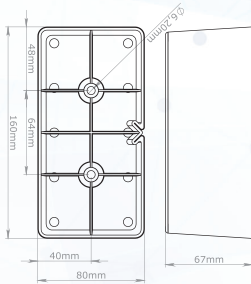

BADEM (80x160x67) mm 111102881380162 Krom Sac (Sheet)