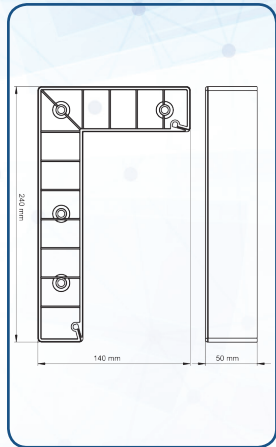

PADUK (140x240x48) mm 111113704380162 Krom Sac (Sheet)