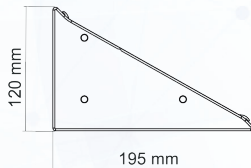

PADUK (120x195x50) mm 111113481380162 Krom Sac (Sheet)