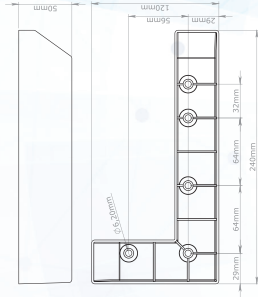

# AYAKLAR LEGS

**NETAKS**<sup>®</sup>  
FOR FUTURE FURNITURE

AKASYA (180X120X100) mm 111125901121462 Ağaç

**PATENTED**  
ALL RIGHTS RESERVED

Venge  
111125912142862

Metalik  
111125904353162

AKASYA (120x240x50) mm 111100512121462 Ağaç