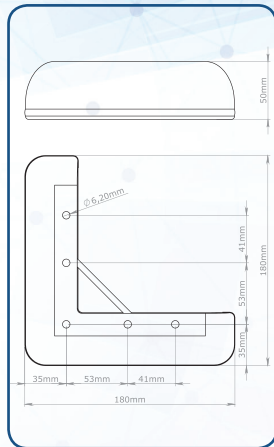

AYAKLAR LEGS

NETAKS®
FOR FUTURE FURNITURE

ILGIN (180x180x50) mm 111106301121462 Ağaç Kordonlu

PATENTED
ALL RIGHTS RESERVED

Metalik
111106304353162