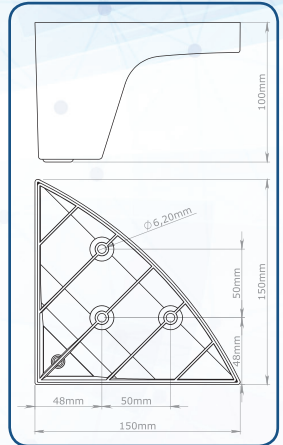

BETULA (150x150x100) mm 111103001110162 Krom

Metalik
111103004353162