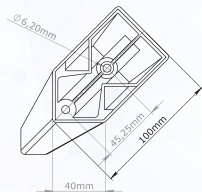

BAMBU 160 mm 121119501122462 Ağaç

Beyaz
111119501149763