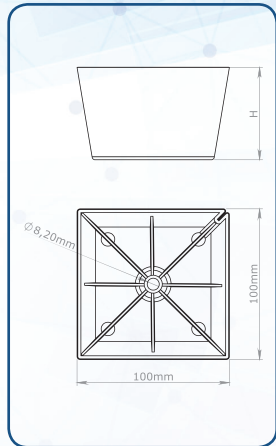

BADEM (100x100x60) mm 111102681380162 Krom Sac (Sheet)  
 BADEM (100x100x80) mm 111102781380162 Krom Sac (Sheet)

W	L	H
100	100	60
100	100	80

BADEM (80x160x67) mm 111102881380162 Krom Sac (Sheet)

BADEM (70x200x50) mm 111102981380162 Krom Sac (Sheet)