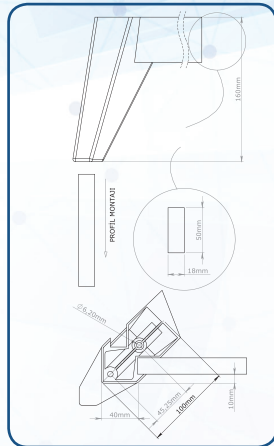

AYAKLAR LEGS

NETAKS®
FOR FUTURE FURNITURE

BAMBU ÇİTALI 160 mm 121119501122362 Ağaç

PATENTED
ALL RIGHTS RESERVED

Beyaz
111119601149763