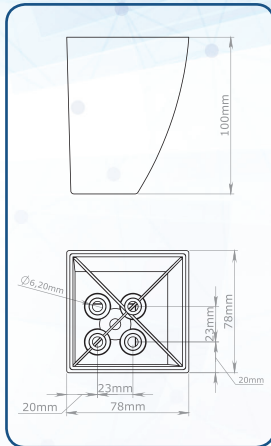

ÇALI (60x100) mm 111103701121462 Ağaç