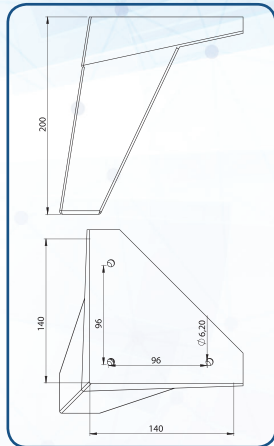

AYAKLAR LEGS

NETAKS®
FOR FUTURE FURNITURE

KIZILCIK(140x140x200) mm 211363701142362 Altın - Ağaç

Beyaz
211363702149762