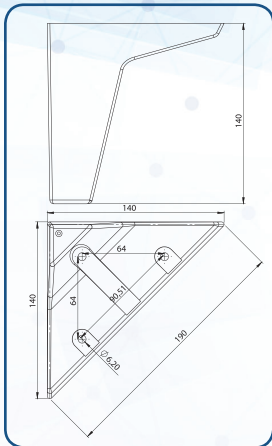

# AYAKLAR LEGS

**NETAKS**<sup>®</sup>  
FOR FUTURE FURNITURE

BAMBU ÇİTALI 160 mm 121119501122362 Ağaç

**PATENTED**  
ALL RIGHTS RESERVED

Beyaz  
111119601149763

BETULA(140x140x140) mm 111103331121362 Ağaç

**PATENTED**  
ALL RIGHTS RESERVED