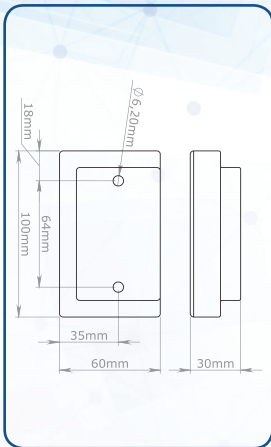

CEVİZ (60x100x30) mm 1111031011110162 Krom

Venge
111103112142862